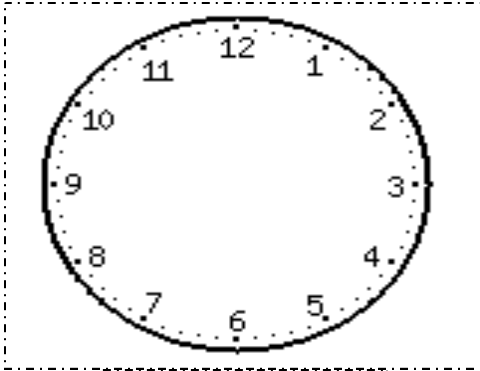

# TELL THE TIME

Draw the hands on each clock to match the time on the digital clock!

2:00

4:30

8:00

1:00

5:30

9:30

4:00

11:00

7:30