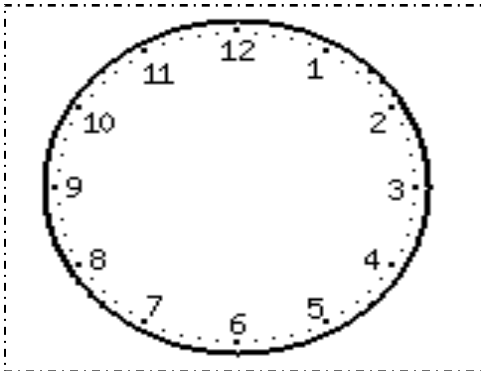

# TELL THE TIME

Draw the hands on each clock to match the time on the digital clock!

2:00

4:30

8:00

1:00

5:30

9:30

4:00

11:00

7:30