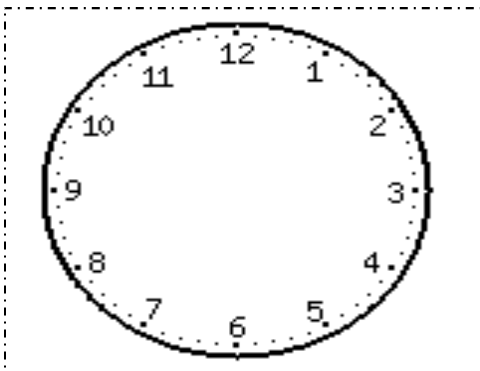

# TELL THE TIME

Draw the hands on each clock to match the time on the digital clock!

2:00

4:30

8:00

1:00

5:30

9:30

4:00

11:00

7:30