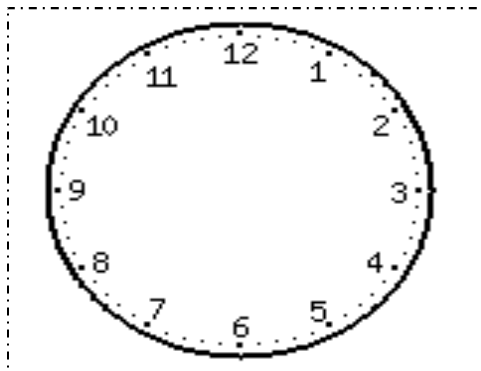

# TELL THE TIME

Draw the hands on each clock to match the time on the digital clock!

2:00

4:30

8:00

1:00

5:30

9:30

4:00

11:00

7:30