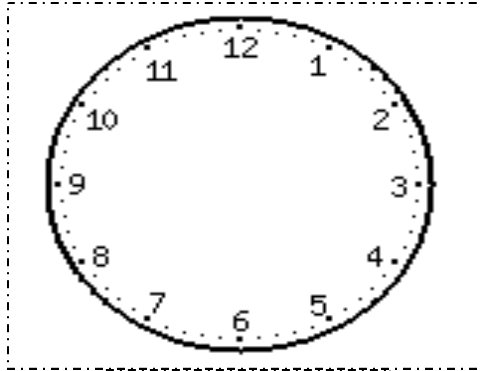

# TELL THE TIME

Draw the hands on each clock to match the time on the digital clock!

2:00

4:30

8:00

1:00

5:30

9:30

4:00

11:00

7:30