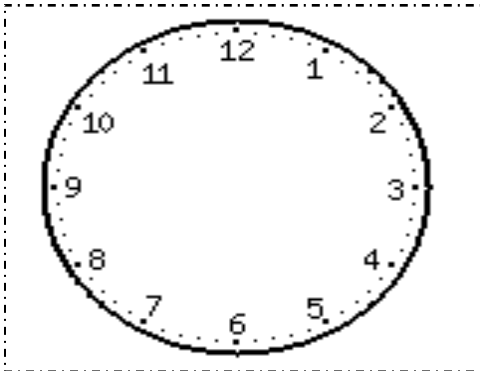

# TELL THE TIME

Draw the hands on each clock to match the time on the digital clock!

2:00

4:30

8:00

1:00

5:30

9:30

4:00

11:00

7:30