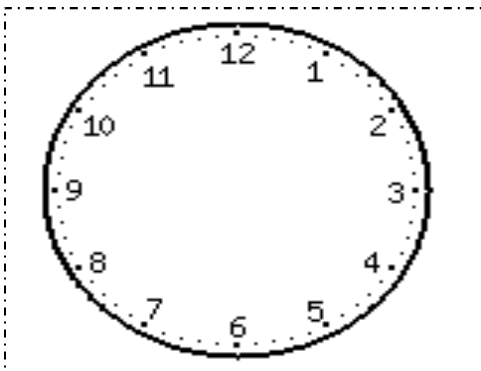

# TELL THE TIME

Draw the hands on each clock to match the time on the digital clock!

2:00

4:30

8:00

1:00

5:30

9:30

4:00

11:00

7:30