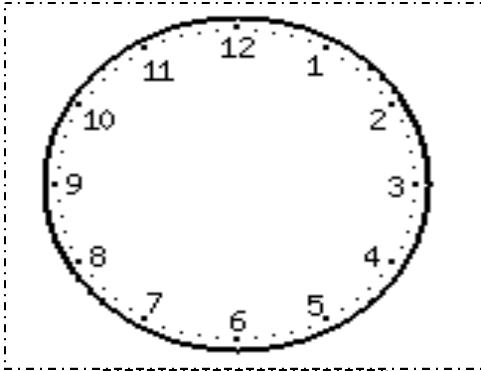

# TELL THE TIME

Draw the hands on each clock to match the time on the digital clock!

2:00

4:30

8:00

1:00

5:30

9:30

4:00

11:00

7:30