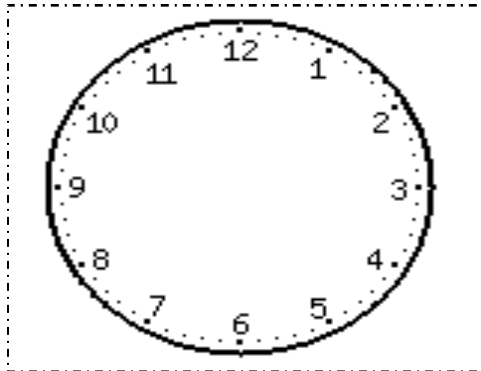

# TELL THE TIME

Draw the hands on each clock to match the time on the digital clock!

2:00

4:30

8:00

1:00

5:30

9:30

4:00

11:00

7:30